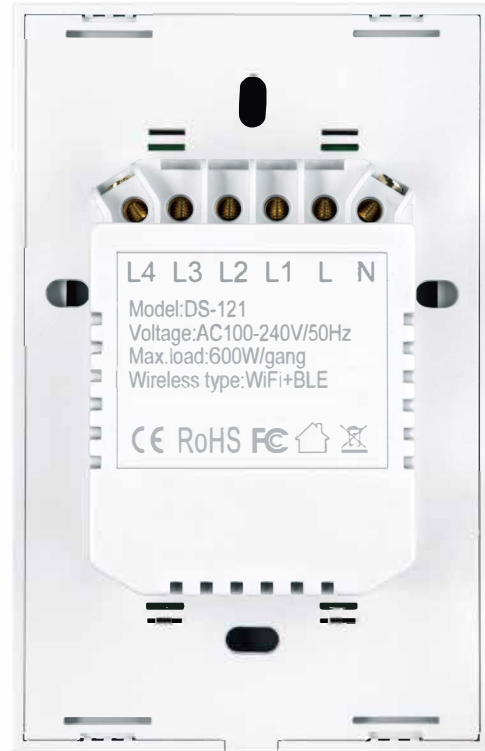

WASOTO TECH™

SMART HOME >>

OEM ODM

US Standard Wi-Fi Switch

Works with
amazon alexa

Works with
Google Assistant

DS-1221WN

Input Voltage: 100-240V 50/60Hz
Power Rating: 1200W
Mechanical Life: 100000 time
Fireproofing Grade: 94-V0
Wireless Standard: WIFI+ BLE 2.4GHz 802.11 b/g/n

Maximum Current: Max 15A
Product Size: 120 * 70 * 35mm
Plastic Material: ABS+PC
Input Wire: With Neutral wire
Support System: Alexa/Google Home

DS-1231WN

1 Gang

Input Voltage : 100-240V 50/60Hz
Power Rating : 1Gang:1200W 2Gang:600W/Gang
Mechanical Life: 100000 times
Fireproofing Grade: 94-V0
Wireless Standard: WIFI+ BLE 2.4GHz 802.11 b/g/n

2 Gang

Maximum Current: Max 15A
Product Size: 120 * 70 * 35mm
Plastic Material: ABS+PC
Input Wire: With Neutral wire
Support System: Alexa/Google Home

DS-1211WN

Input Voltage: 100-240V 50/60Hz
Maximum Current: Max 10A
Product Size: 118 * 72* 35mm
Plastic Material: ABS+PC
Input Wire: With Neutral wire
Support System: Alexa/Google Home

Maximum Current: Max 10A

Product Size: 118 * 72* 35mm

Plastic Material: ABS+PC

Support System: Alexa/Google Home

Input Wire: With Neutral Wire or without Neutral wire

Product Colours: White/black/gold/grey