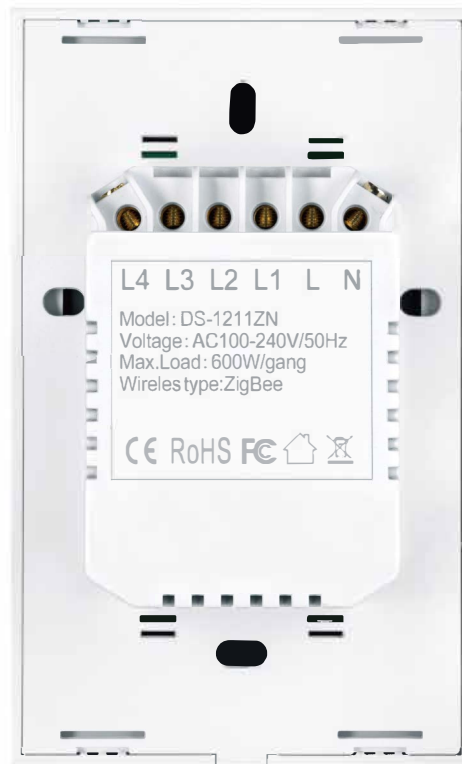

Wireless Standard): ZigBee 2.4GHz IEEE 802.15.4

DS-1021ZL/DS-1021ZN

Input Voltage: 220-240V 50/60Hz

Power Rating : 200W

Mechanical Life: 100000 times

Fireproofing Grade:94-V0

Input Wire:Without Neutral wire/ With Neutral wire

Maximum Current: Max 10A

Product Size: 86 * 86 * 42mm

Plastic Material: ABS+PC

Wireless Standard: ZigBee 2.4GHz IEEE 802.15.4

Support System: Alexa/Google Home

DS-1211ZN

Input Voltage: 100-240V 50/60Hz
Power Rating : 1-4Gang 600W/Gang
Mechanical Life: 100000 times
Fireproofing Grade:94-V0
Input Wire:With Neutral wire
Support System: Alexa/Google Home

Maximum Current: Max 10A
Product Size: 118 * 72 * 35mm
Plastic Material: ABS+PC
Wireless Standard: ZigBee 2.4GHz IEEE 802.15.4
Product Colours: White/black/gold

DS-1321ZN

Input Voltage: 100-240V 50/60Hz

Power Rating: 600W

Mechanical Life: 100000 times

Fireproofing Grade: 94-V0

Input Wire: With Neutral wire

Maximum Current: Max 10A

Product Size: 47.3 * 47.3*20mm

Plastic Material: ABS

Wireless Standard: ZigBee 2.4GHz IEEE 802.15.4