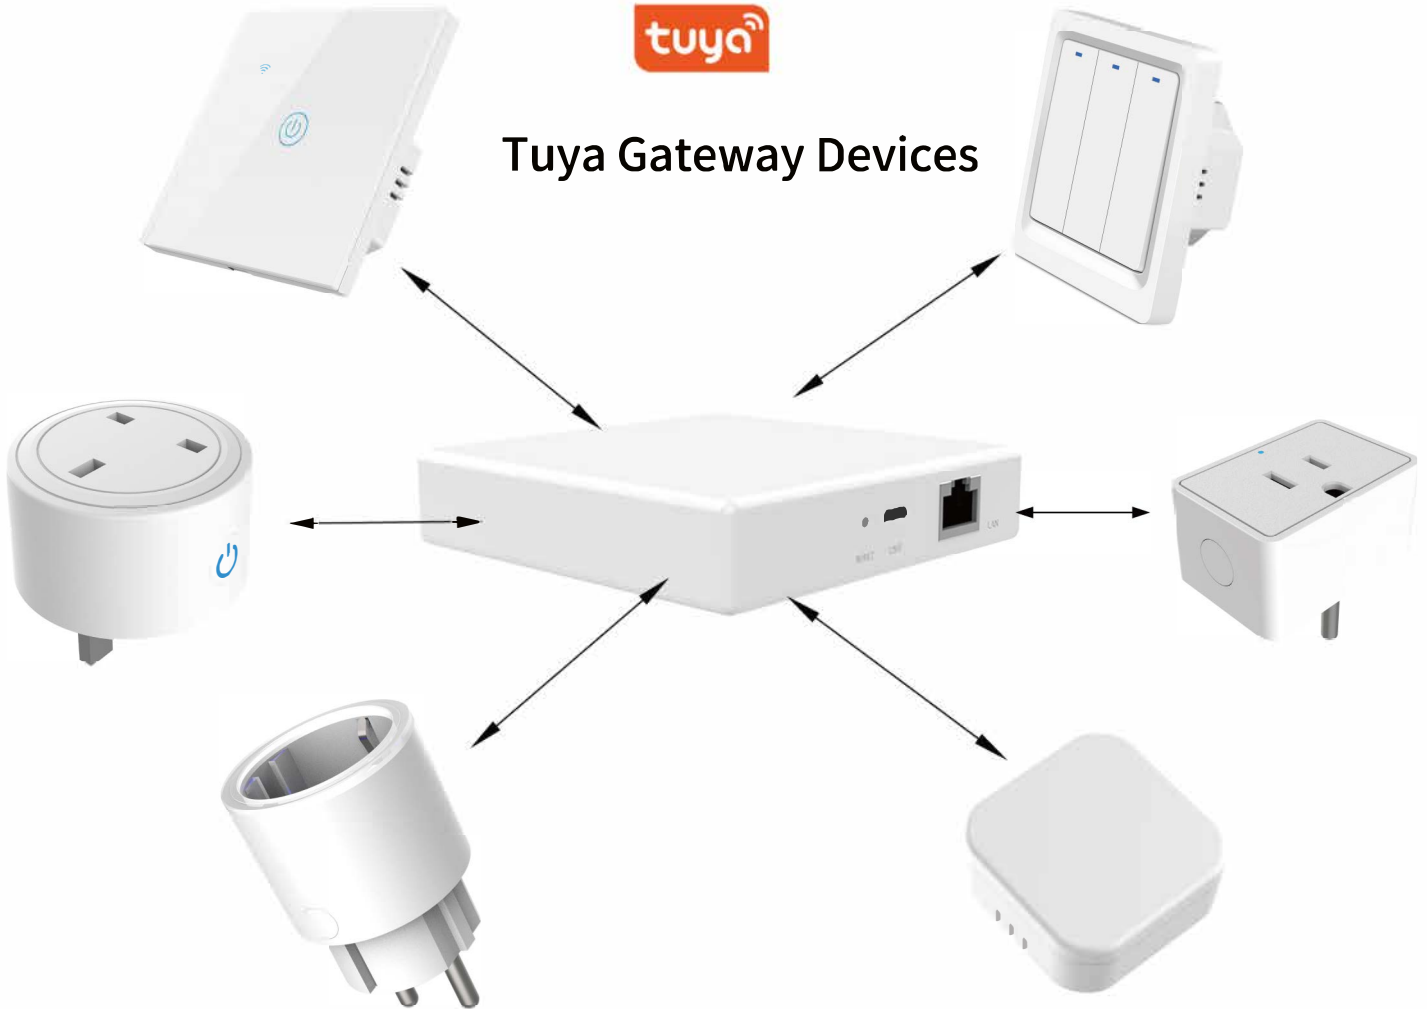

Product Colours: White

Power Rating: 400W

Mechanical Life: 100000 times

Fireproofing Grade: 94-V0

Support System: Alexa/Google Home

DS-1311WN

Input Voltage: 100-240V 50/60Hz

Maximum Current: Max 10A

Product Size: 88*39*23mm

Plastic Material: ABS+PC

Input Wire: With Neutral wire

Support System: Alexa/Google Home

Product Colours: White

Power Rating: 2200W

Mechanical Life: 100000 times

Fireproofing Grade: 94-V0

Wireless Standard: WIFI+ BLE 2.4GHz 802.11 b/g/n

Tuya Gateway Devices

TYGWZ-01

Battery Specifications: 5V 1A

Product Weight: 160g

Plastic Material: ABS+PC

Fireproofing Grade : 94-V0

Wireless Connection: ZigBee